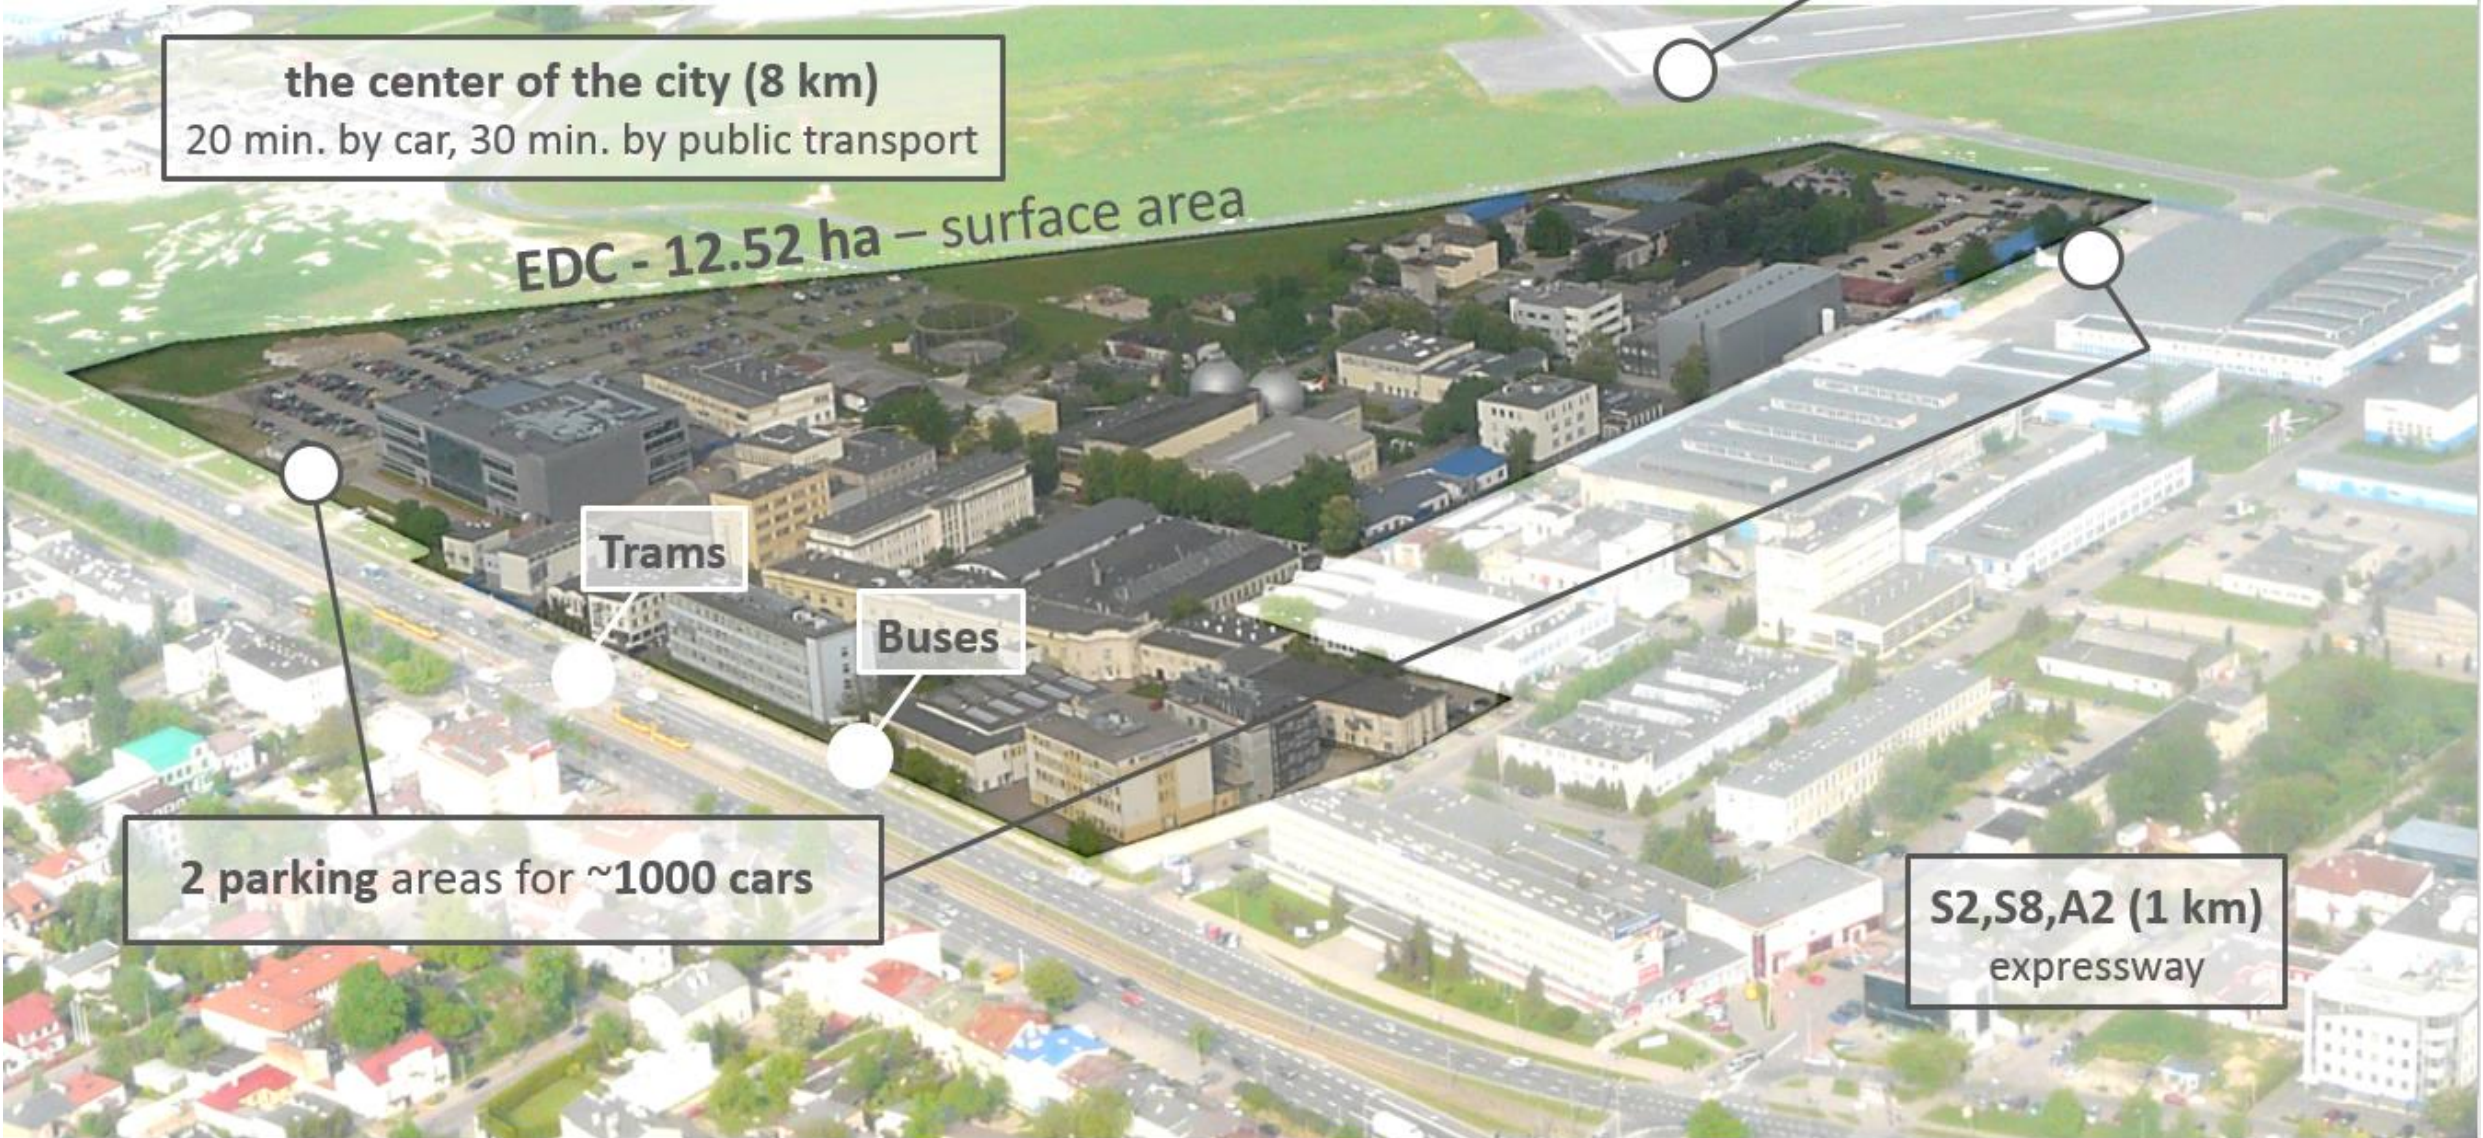

# Engineering Design Center

---

GE Company Polska Sp. z o.o. & Institute of Aviation

EDC – one of the the biggest engineering centers in Europe  
located in the capital of Poland, in Warsaw

# EDC as the best place for events

near the Warsaw Chopin Airport (4 km)  
with fast access to the center of the city

the center of the city (8 km)  
20 min. by car, 30 min. by public transport

EDC - 12.52 ha – surface area

Trams

Buses

2 parking areas for ~1000 cars

S2,S8,A2 (1 km)  
expressway

14 buildings where our engineers design and realize their projects

1900 engineers in one place